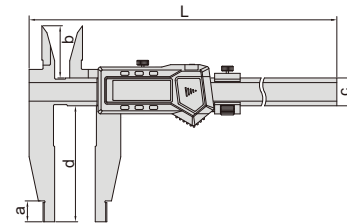

- Non waterproof
- Resolution: 0.01mm/0.0005"
- Button function: on/off, zero, mm/inch, ABS, data preset
- Battery CR2032
- Made of stainless steel

1136-501

With data interface  
(data output cable code 7315-22 , 7302-22 ,  
optional, for calipers with c=24mm or 31mm)

(mm)

| Code      | Range          | Accuracy | a  | b  | c  | d   | L    |
|-----------|----------------|----------|----|----|----|-----|------|
| 1136-301  | 0-300mm/0-12"  | ±0.05mm  | 18 | 45 | 24 | 100 | 420  |
| 1136-451  | 0-450mm/0-18"  | ±0.05mm  | 18 | 45 | 24 | 100 | 625  |
| 1136-501  | 0-500mm/0-20"  | ±0.05mm  | 18 | 45 | 24 | 100 | 675  |
| 1136-502  | 0-500mm/0-20"  | ±0.06mm  | 18 | 45 | 24 | 150 | 675  |
| 1136-503  | 0-500mm/0-20"  | ±0.06mm  | 24 | 60 | 31 | 200 | 675  |
| 1136-601  | 0-600mm/0-24"  | ±0.05mm  | 18 | 45 | 24 | 100 | 770  |
| 1136-1002 | 0-1000mm/0-40" | ±0.08mm  | 24 | 60 | 31 | 150 | 1220 |
| 1136-1502 | 0-1500mm/0-60" | ±0.11mm  | 24 | 60 | 42 | 150 | 1780 |
| 1136-2002 | 0-2000mm/0-80" | ±0.14mm  | 24 | 60 | 42 | 150 | 2290 |

Built-in wireless

(receiver code 7315-2/3/6/7/8/9 is required)

(mm)

| Code       | Range         | Accuracy | a  | b  | c  | d   | L   |
|------------|---------------|----------|----|----|----|-----|-----|
| 1136-301WL | 0-300mm/0-12" | ±0.05mm  | 18 | 45 | 24 | 100 | 420 |
| 1136-451WL | 0-450mm/0-18" | ±0.05mm  | 18 | 45 | 24 | 100 | 625 |
| 1136-501WL | 0-500mm/0-20" | ±0.05mm  | 18 | 45 | 24 | 100 | 675 |
| 1136-502WL | 0-500mm/0-20" | ±0.06mm  | 18 | 45 | 24 | 150 | 675 |
| 1136-601WL | 0-600mm/0-24" | ±0.05mm  | 18 | 45 | 24 | 100 | 770 |