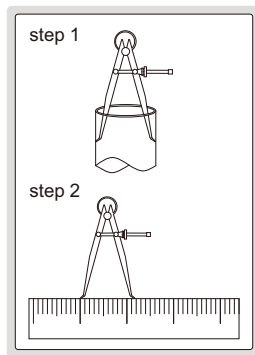

INSIDE SPRING CALIPERS

- Made of carbon steel

Code	Size (L)	Range (W)
7261-150	150mm	20-170mm
7261-200	200mm	22-220mm
7261-250	245mm	30-270mm
7261-300	300mm	30-320mm

7261-150