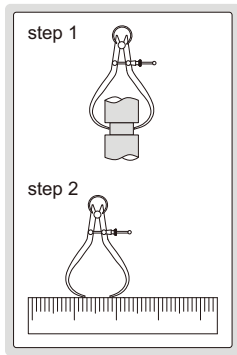

## OUTSIDE SPRING CALIPERS

- Made of carbon steel

Code	Size (L)	Range (W)
7262-150	155mm	0-140mm
7262-200	210mm	0-210mm
7262-250	265mm	0-270mm
7262-300	310mm	0-320mm

7262-150