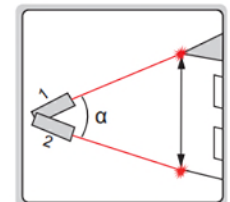

9564-D50

SPECIFICATION

Code	9564-D50	9564-D60
Measuring range	0.2~100m	0.2~120m
Resolution	0.001m, 0.001ft, 1/32"	
Accuracy	$\pm(3+D/20)$ mm D: measured distance, unit: m	
Laser type	490~670nm, class II, <1mW	
Angle accuracy	$\pm(0.4^\circ+0.01^\circ\times T)$ T: operation temperature, unit: $^\circ\text{C}$	
Power supply	3 x rechargeable batteries	
Operation temperature	0~40 $^\circ\text{C}$	
Dimension (L×W×H)	120×57×28mm	
Weight	125g	

bluetooth connect to phone (APP)

continuous measurement

area measurement

volume measurement

height measurement (1)

height measurement (2)

height measurement (3)

STANDARD DELIVERY