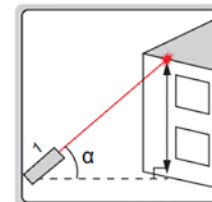

9564-D50

SPECIFICATION

Code	9564-D50	9564-D60
Measuring range	0.2~100m	0.2~120m
Resolution	0.001m, 0.001ft, 1/32"	
Accuracy	$\pm(3+D/20)$ mm D: measured distance, unit: m	
Laser type	490~670nm, class II, <1mW	
Angle accuracy	$\pm(0.4^\circ+0.01^\circ\times T)$ T: operation temperature, unit: $^\circ\text{C}$	
Power supply	3 x rechargeable batteries	
Operation temperature	0~40 $^\circ\text{C}$	
Dimension (L×W×H)	120×57×28mm	
Weight	125g	

bluetooth connect to phone (APP)

continuous measurement

area measurement

volume measurement

height measurement (1)

height measurement (2)

height measurement (3)

STANDARD DELIVERY