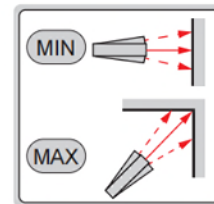

BLUETOOTH LASER DISTANCE METERS

BUILT-IN
BLUETOOTH

- Built-in bluetooth, transmission distance is 10 meters (no obstacles, no electromagnetic interference)
- Display with backlight
- With angle measurement function
- Distance, area, volume and height measurement
- Continuous measuring mode to track maximum and minimum value
- Unit: m, ft, in, ft+in
- Memory of 20 measurement values
- Automatic power off: laser 30s, main unit 180s

9564-D50

SPECIFICATION

Code	9564-D50	9564-D60
Measuring range	0.2~100m	0.2~120m
Resolution	0.001m, 0.001ft, 1/32"	
Accuracy	$\pm(3+D/20)$ mm D: measured distance, unit: m	
Laser type	490~670nm, class II, <1mW	
Angle accuracy	$\pm(0.4^\circ+0.01^\circ\times T)$ T: operation temperature, unit: $^\circ\text{C}$	
Power supply	3 x rechargeable batteries	
Operation temperature	0~40 $^\circ\text{C}$	
Dimension (L×W×H)	120×57×28mm	
Weight	125g	

bluetooth connect to phone (APP)

continuous measurement

area measurement

volume measurement

height measurement (1)

height measurement (2)

height measurement (3)

STANDARD DELIVERY