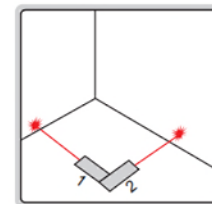

BLUETOOTH LASER DISTANCE METERS

BUILT-IN
BLUETOOTH

- Built-in bluetooth, transmission distance is 10 meters (no obstacles, no electromagnetic interference)
- Display with backlight
- With angle measurement function
- Distance, area, volume and height measurement
- Continuous measuring mode to track maximum and minimum value
- Unit: m, ft, in, ft+in
- Memory of 20 measurement values
- Automatic power off: laser 30s, main unit 180s

9564-D50

SPECIFICATION

Code	9564-D50	9564-D60
Measuring range	0.2~100m	0.2~120m
Resolution	0.001m, 0.001ft, 1/32"	
Accuracy	$\pm(3+D/20)$ mm D: measured distance, unit: m	
Laser type	490~670nm, class II, <1mW	
Angle accuracy	$\pm(0.4^\circ+0.01^\circ\times T)$ T: operation temperature, unit: $^\circ\text{C}$	
Power supply	3 x rechargeable batteries	
Operation temperature	0~40 $^\circ\text{C}$	
Dimension (L×W×H)	120×57×28mm	
Weight	125g	

bluetooth connect to phone (APP)

continuous measurement

area measurement

volume measurement

height measurement (1)

height measurement (2)

height measurement (3)

STANDARD DELIVERY