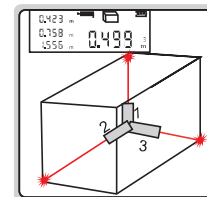

MINI LASER DISTANCE METER CODE 9565-E40

BUILT-IN BLUETOOTH

- Built-in bluetooth, transmission distance is 10 meters (no obstacles, no electromagnetic interference)
- Display with backlight
- Unit: m, ft, in, ft+in
- Distance, area, volume and height measurement
- Automatic power off: laser 30s, main unit 180s

laser emitting lens laser receiving lens

SPECIFICATION

Measuring range	0.2~40m
Resolution	0.001m, 0.001ft, 1/16"
Accuracy	$\pm(3+D/20)$ mm, D: measured distance, unit: m
Laser type	red laser, 630~670nm, class II, <1mW
Charging interface	USB (type-C)
Dimension	180×28×40mm
Weight	53g

bluetooth connect to phone (APP)

STANDARD DELIVERY

Main unit	1 pc
USB charging cable	1 pc

distance measurement

area measurement

volume measurement

height measurement