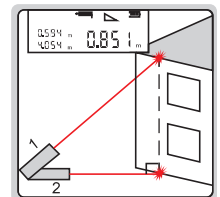

MINI LASER DISTANCE METER CODE 9565-E40

BUILT-IN BLUETOOTH

- Built-in bluetooth, transmission distance is 10 meters (no obstacles, no electromagnetic interference)
- Display with backlight
- Unit: m, ft, in, ft+in
- Distance, area, volume and height measurement
- Automatic power off: laser 30s, main unit 180s

laser emitting lens laser receiving lens

SPECIFICATION

Measuring range	0.2~40m
Resolution	0.001m, 0.001ft, 1/16"
Accuracy	$\pm(3+D/20)$ mm, D: measured distance, unit: m
Laser type	red laser, 630~670nm, class II, <1mW
Charging interface	USB (type-C)
Dimension	180×28×40mm
Weight	53g

bluetooth connect to phone (APP)

STANDARD DELIVERY

Main unit	1 pc
USB charging cable	1 pc

distance measurement

area measurement

volume measurement

height measurement