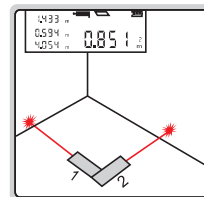

MINI LASER DISTANCE METER CODE 9565-E40

BUILT-IN BLUETOOTH

- Built-in bluetooth, transmission distance is 10 meters (no obstacles, no electromagnetic interference)
- Display with backlight
- Unit: m, ft, in, ft+in
- Distance, area, volume and height measurement
- Automatic power off: laser 30s, main unit 180s

laser emitting lens laser receiving lens

SPECIFICATION

Measuring range	0.2~40m
Resolution	0.001m, 0.001ft, 1/16"
Accuracy	$\pm(3+D/20)$ mm, D: measured distance, unit: m
Laser type	red laser, 630~670nm, class II, <1mW
Charging interface	USB (type-C)
Dimension	180×28×40mm
Weight	53g

bluetooth connect to phone (APP)

STANDARD DELIVERY

Main unit	1 pc
USB charging cable	1 pc

distance measurement

area measurement

volume measurement

height measurement