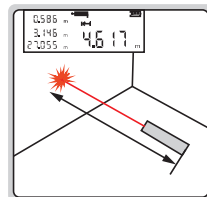

MINI LASER DISTANCE METER CODE 9565-E40

BUILT-IN BLUETOOTH

- Built-in bluetooth, transmission distance is 10 meters (no obstacles, no electromagnetic interference)
- Display with backlight
- Unit: m, ft, in, ft+in
- Distance, area, volume and height measurement
- Automatic power off: laser 30s, main unit 180s

laser emitting lens laser receiving lens

SPECIFICATION

Measuring range	0.2~40m
Resolution	0.001m, 0.001ft, 1/16"
Accuracy	$\pm(3+D/20)$ mm, D: measured distance, unit: m
Laser type	red laser, 630~670nm, class II, <1mW
Charging interface	USB (type-C)
Dimension	180×28×40mm
Weight	53g

bluetooth connect to phone (APP)

STANDARD DELIVERY

Main unit	1 pc
USB charging cable	1 pc

distance measurement

area measurement

volume measurement

height measurement